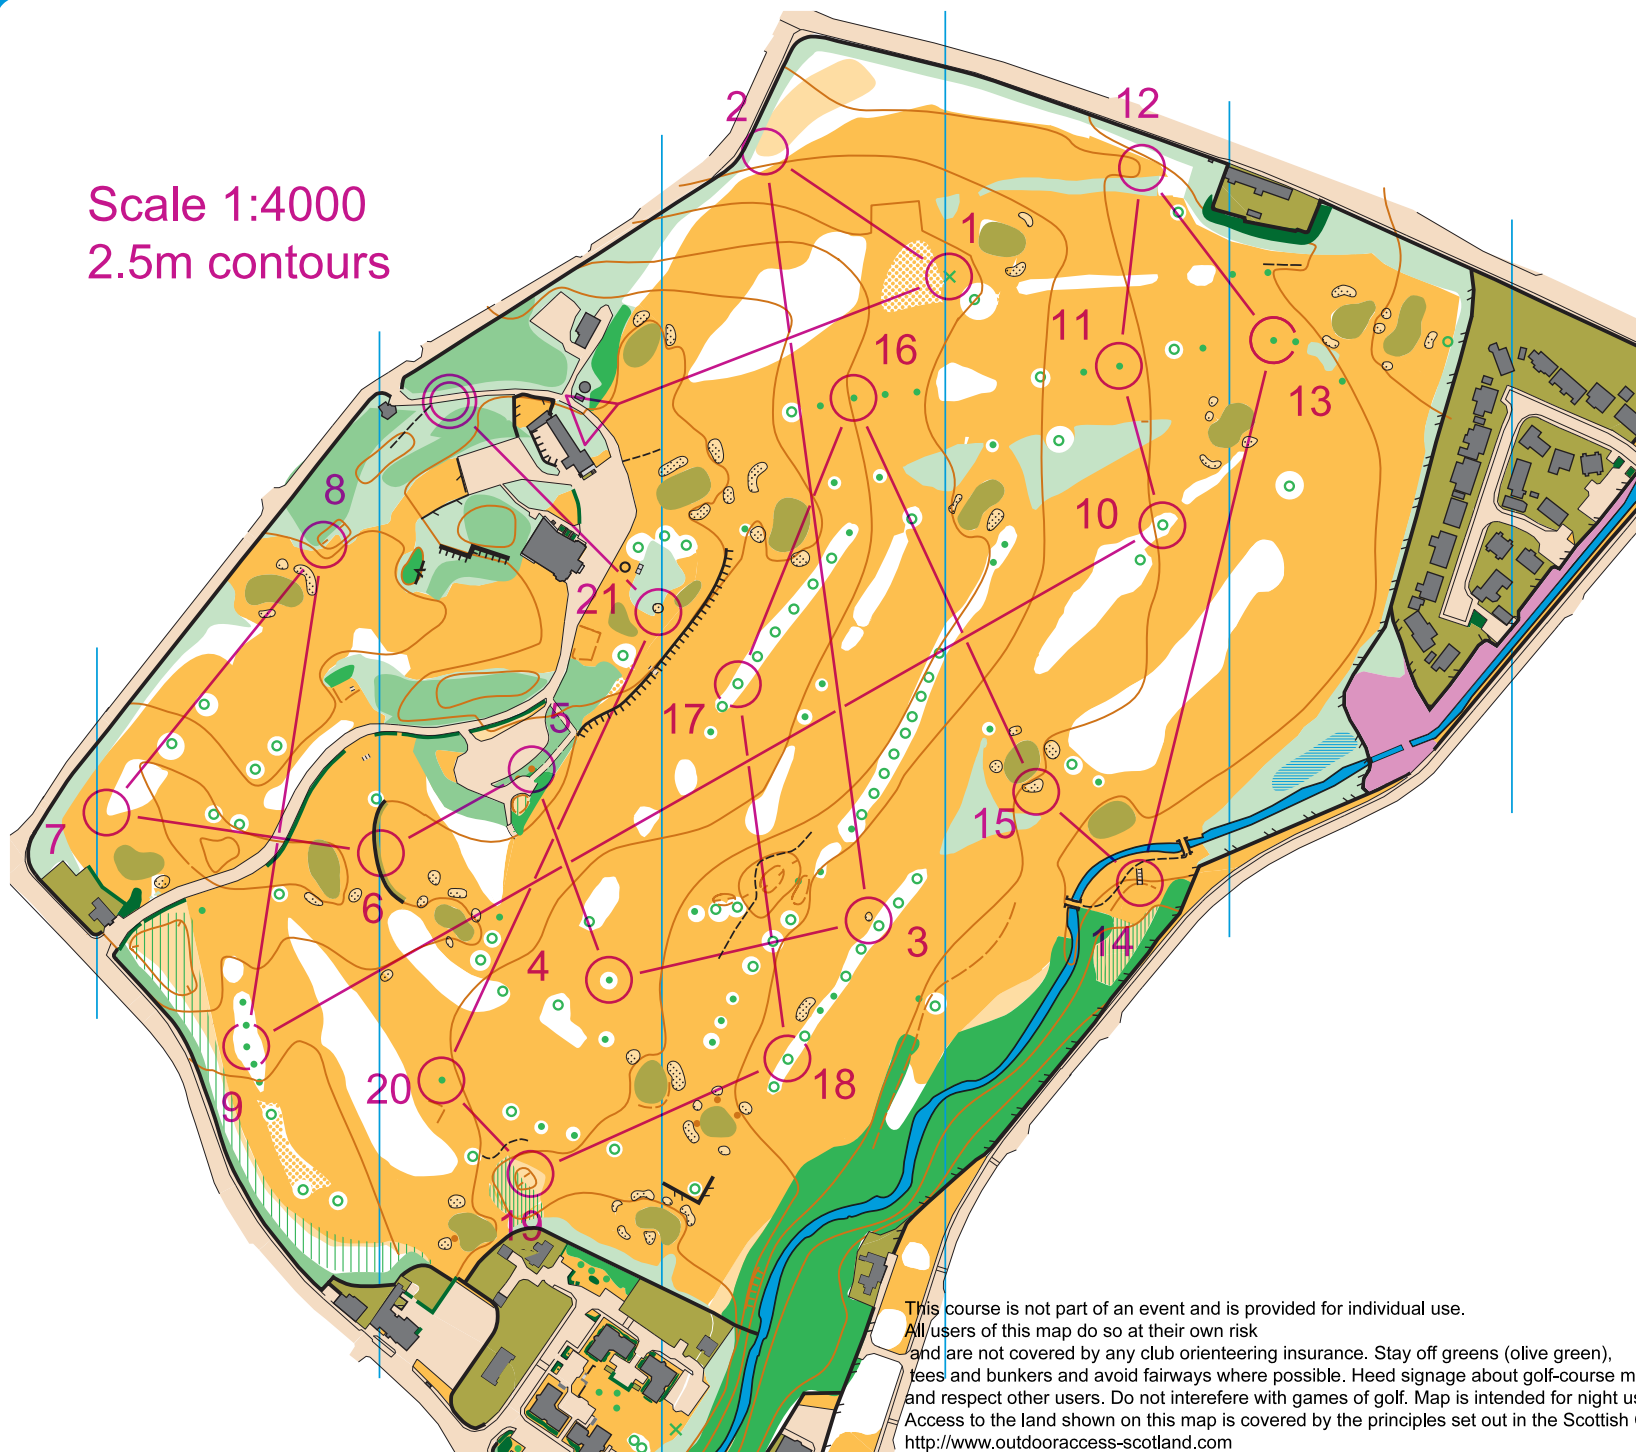

Scale 1:4000
2.5m contours

Liberton Winterlope				
Long		4.2 km		
▷				
1	31	⊗		
2	32	⊙		⊙
3	33	⌒	⊙	⊙
4	34	⬆		
5	35	↗	●	
6	36	↗		⊙
7	37	⌒		⊙
8	38	⊖		⊙
9	39	⬆		
10	40	⬆		
11	41	⬆		
12	42	⌒		⊙
13	43	⬆		
14	44	↗		⊥
15	45	⌒	⊙	⊙
16	46	⬆		
17	47	⬆		
18	48	⬆		
19	49	⊖		⊙
20	52	⬆		⊙
21	50	⌒	⊙	

⊙ < 160 m > ⊙

www.condes.net 10.5.6 Interlopers Orienteering Club

This course is not part of an event and is provided for individual use.
 All users of this map do so at their own risk
 and are not covered by any club orienteering insurance. Stay off greens (olive green),
 tees and bunkers and avoid fairways where possible. Heed signage about golf-course maintenance operations
 and respect other users. Do not interfere with games of golf. Map is intended for night use only.
 Access to the land shown on this map is covered by the principles set out in the Scottish Outdoor Access Code:
<http://www.outdooraccess-scotland.com>